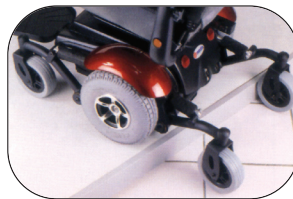

P326A Vision Sport

Technical Specs

Max. speed up to	8 kph / 5 mph
Range up to	28 km / 18 mi.
Turning radius	50 cm / 20"
Ground clearance	5 cm / 2"
Motor	DC24V, 160W (Rating) 520W (Max)
Controller	Dynamic Shark 50A
Battery	12V / U1 x 2 pcs
Charger	4 A off-board
Gradient	6°
Caster	F : 6" / R : 6" solid tire
Drive wheel	10" foam filled tire
Brake	intelligent, regenerative, electromagnetic brakes

* Actual product may not be exactly as pictured

Features

- Compact mid-wheel drive design for tight space maneuverability
- Dual in-line motors for enhanced efficiency, torque, range and performance
- Low center of gravity design delivers a smooth and stable ride
- New PG VR-2 or Dynamic shark fully programmable controller
- Swing back control arm standard
- Height and width adjustable armrest
- Semi reclining backrest
- Height adjustable seat
- Colors available Red and Blue
- Full suspension